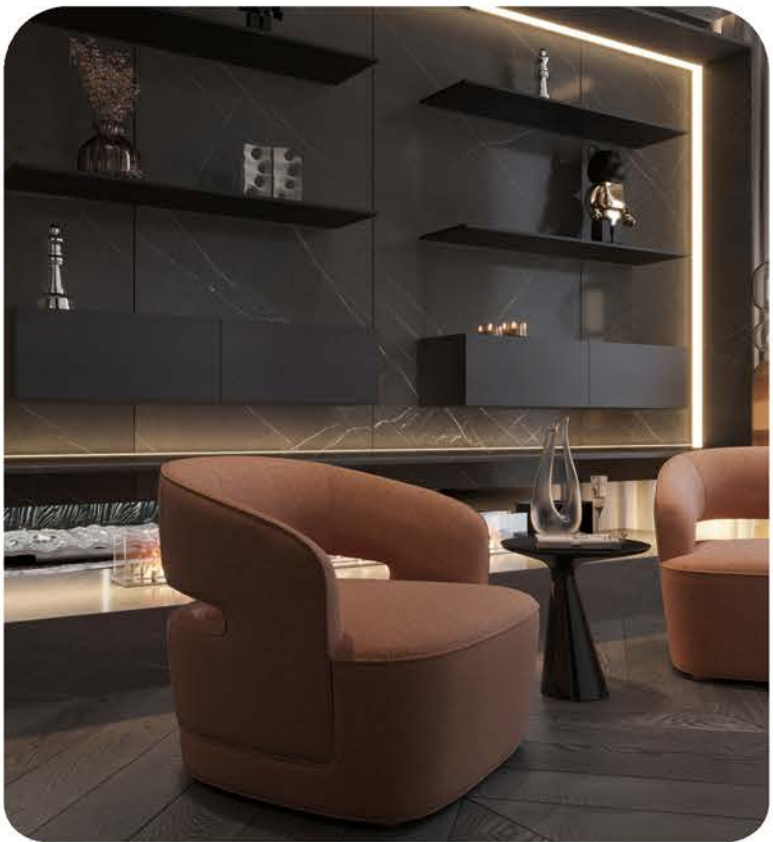

Intrecci

COLLECTION