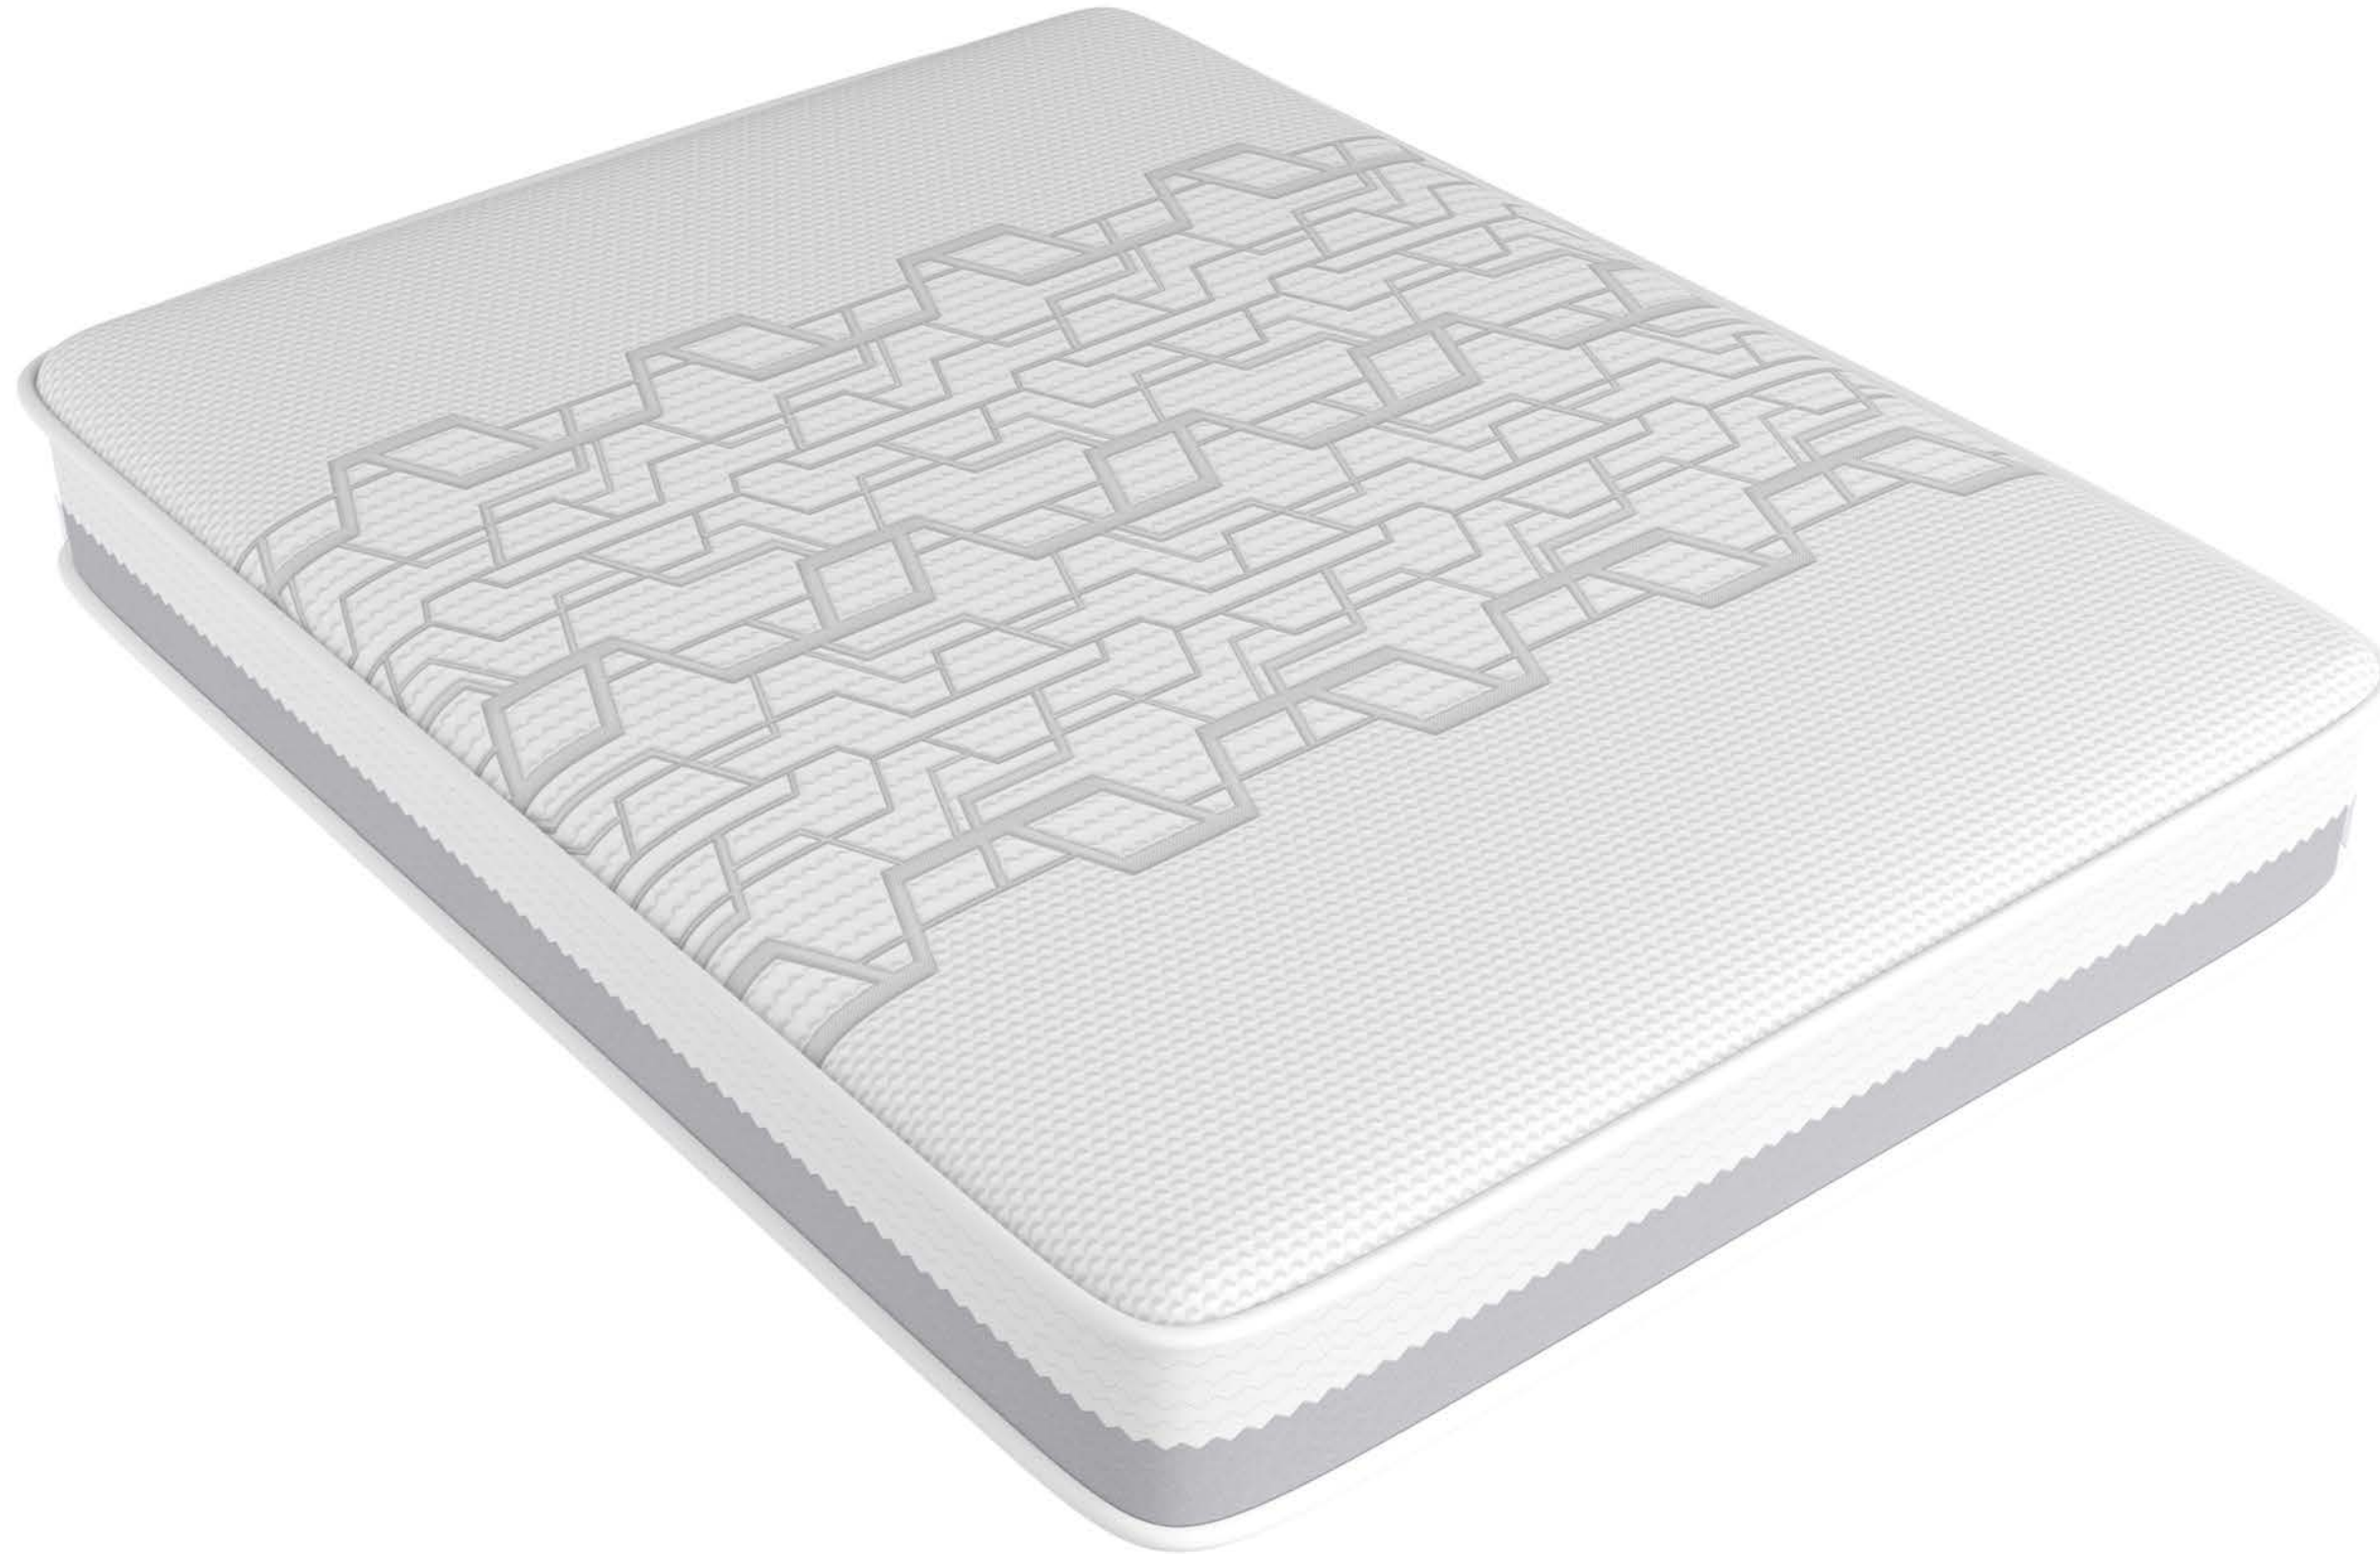

MATRESS PANEL - Me11035
e4pes350p230-21-6