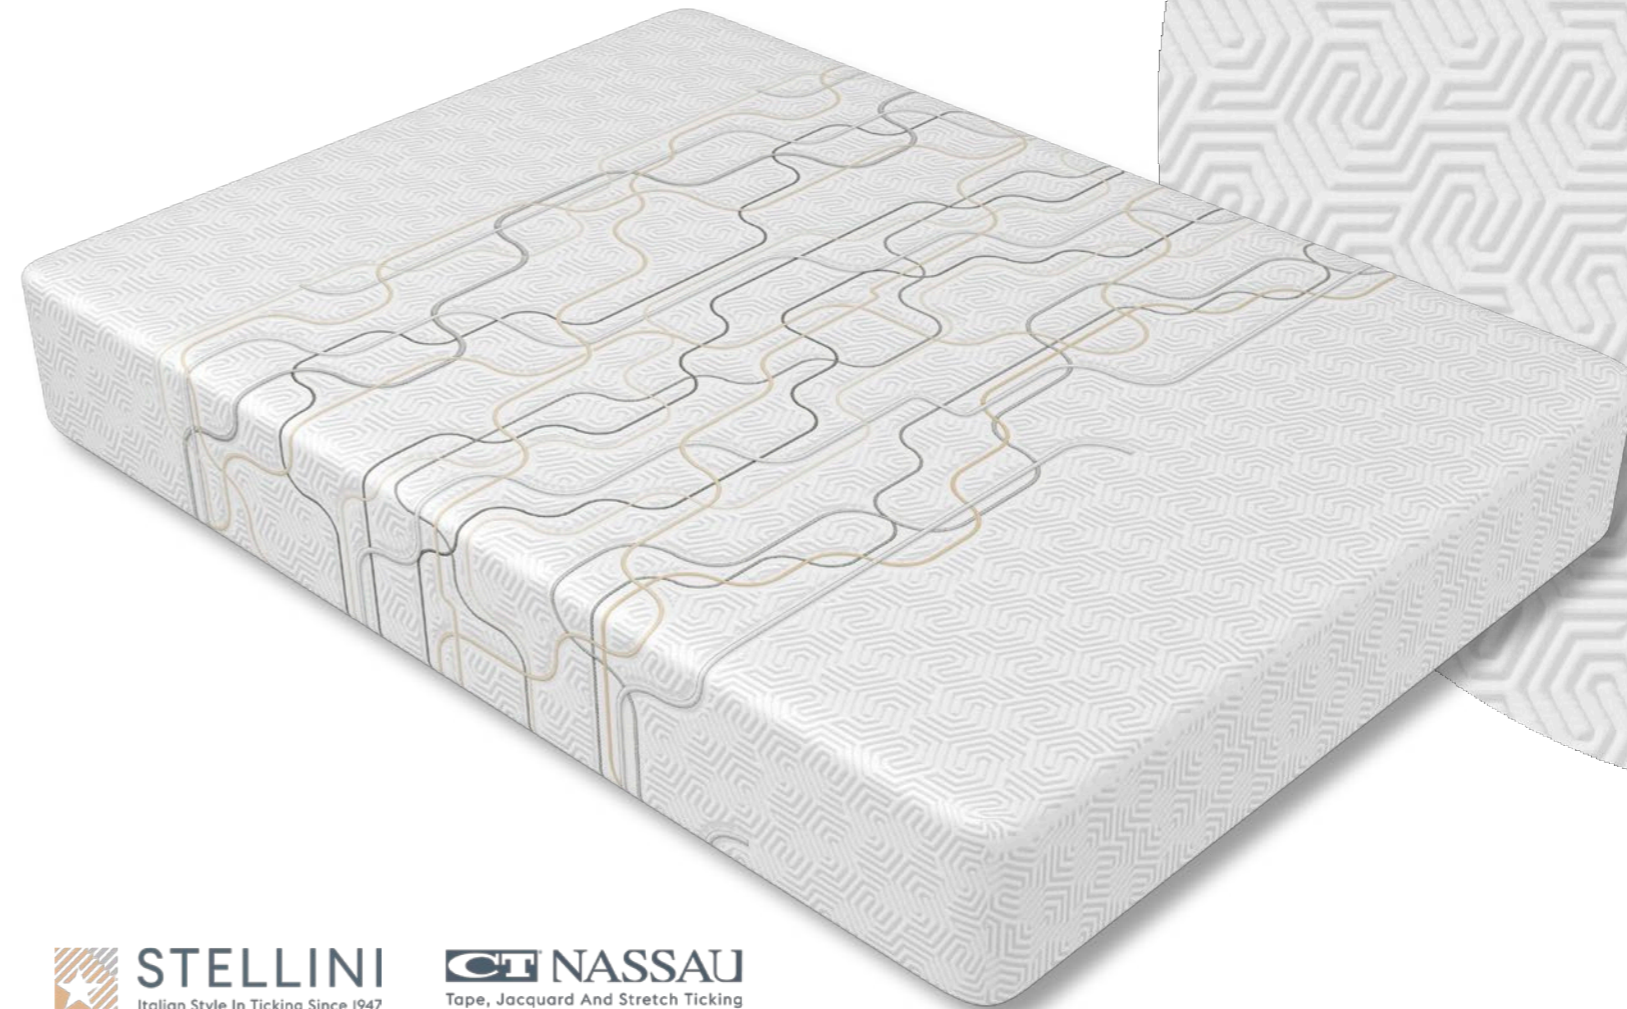

MATRESS PANEL - Me10576
e4pes350p230 - 11-6

STELLINI

STELLINI
Italian Style In Ticking Since 1947

CT NASSAU
Tape, Jacquard And Stretch Ticking

ALSO
AVAILABLE IN:

8-1

8-7

STELLINI
Italian Style In Ticking Since 1947

CT NASSAU
Tape, Jacquard And Stretch Ticking

stellinigroup.com

ctnassau.com