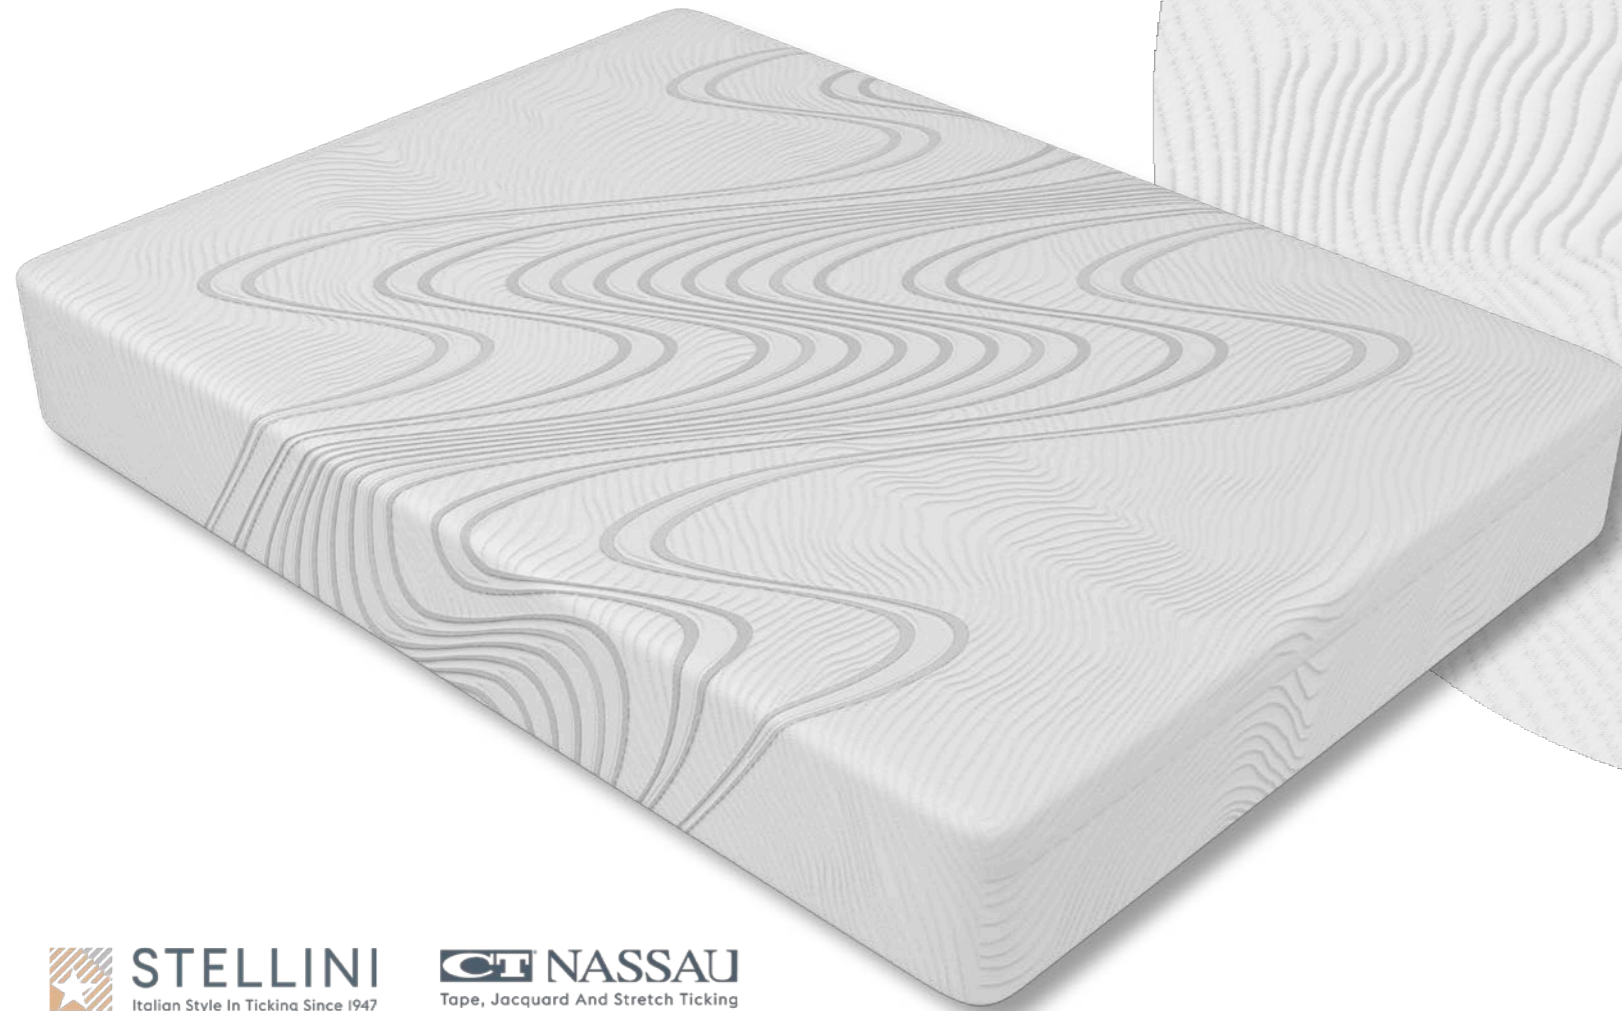

FRECC! COOLING TOUCH

DISCOVER
MORE HERE:

STELLINI
Frecc!

 **STELLINI**
Italian Style In Ticking Since 1947

 **NASSAU**
Tape, Jacquard And Stretch Ticking

ALSO
AVAILABLE IN:

2-6

STELLINI
Frecc!

MATRESS PANEL - Ma10579
tempel350h230 - 2-1

MATRESS PANEL - Ma10552
tempel350h230 - 1-6

MATRESS PANEL - Ma10568
tempel500h230 - 1-1

Pillfresh

LOW PILLING, HIGH DEFINITION + COOLING TOUCH

- High Resistance to pilling
- HD Resolution - Better design definition
- Silky Touch
- Elastic, "Easy Fit"