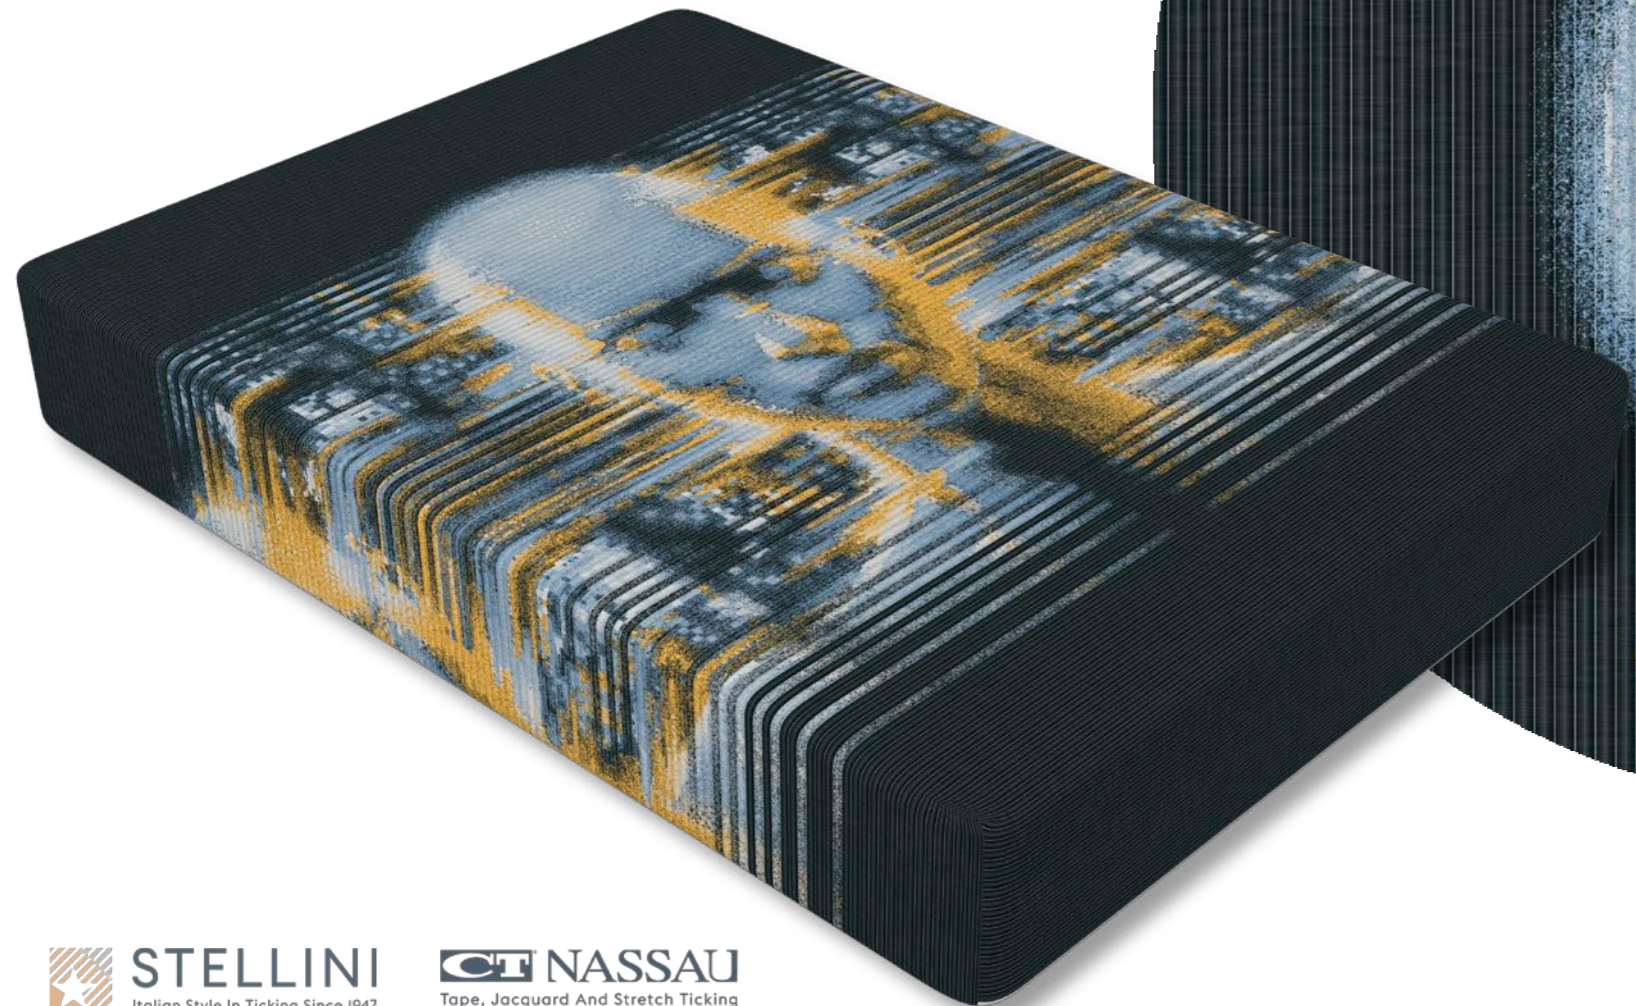

STELLINI
Italian Style In Ticking Since 1947

CT NASSAU
Tape, Jacquard And Stretch Ticking

ALSO
AVAILABLE IN:

1-6

1-7

MATRESS PANEL - Me10611
E5pes500p220-3-1

MATRESS PANEL - Me10607
e5pes500vv230 - 1-5

The natural side