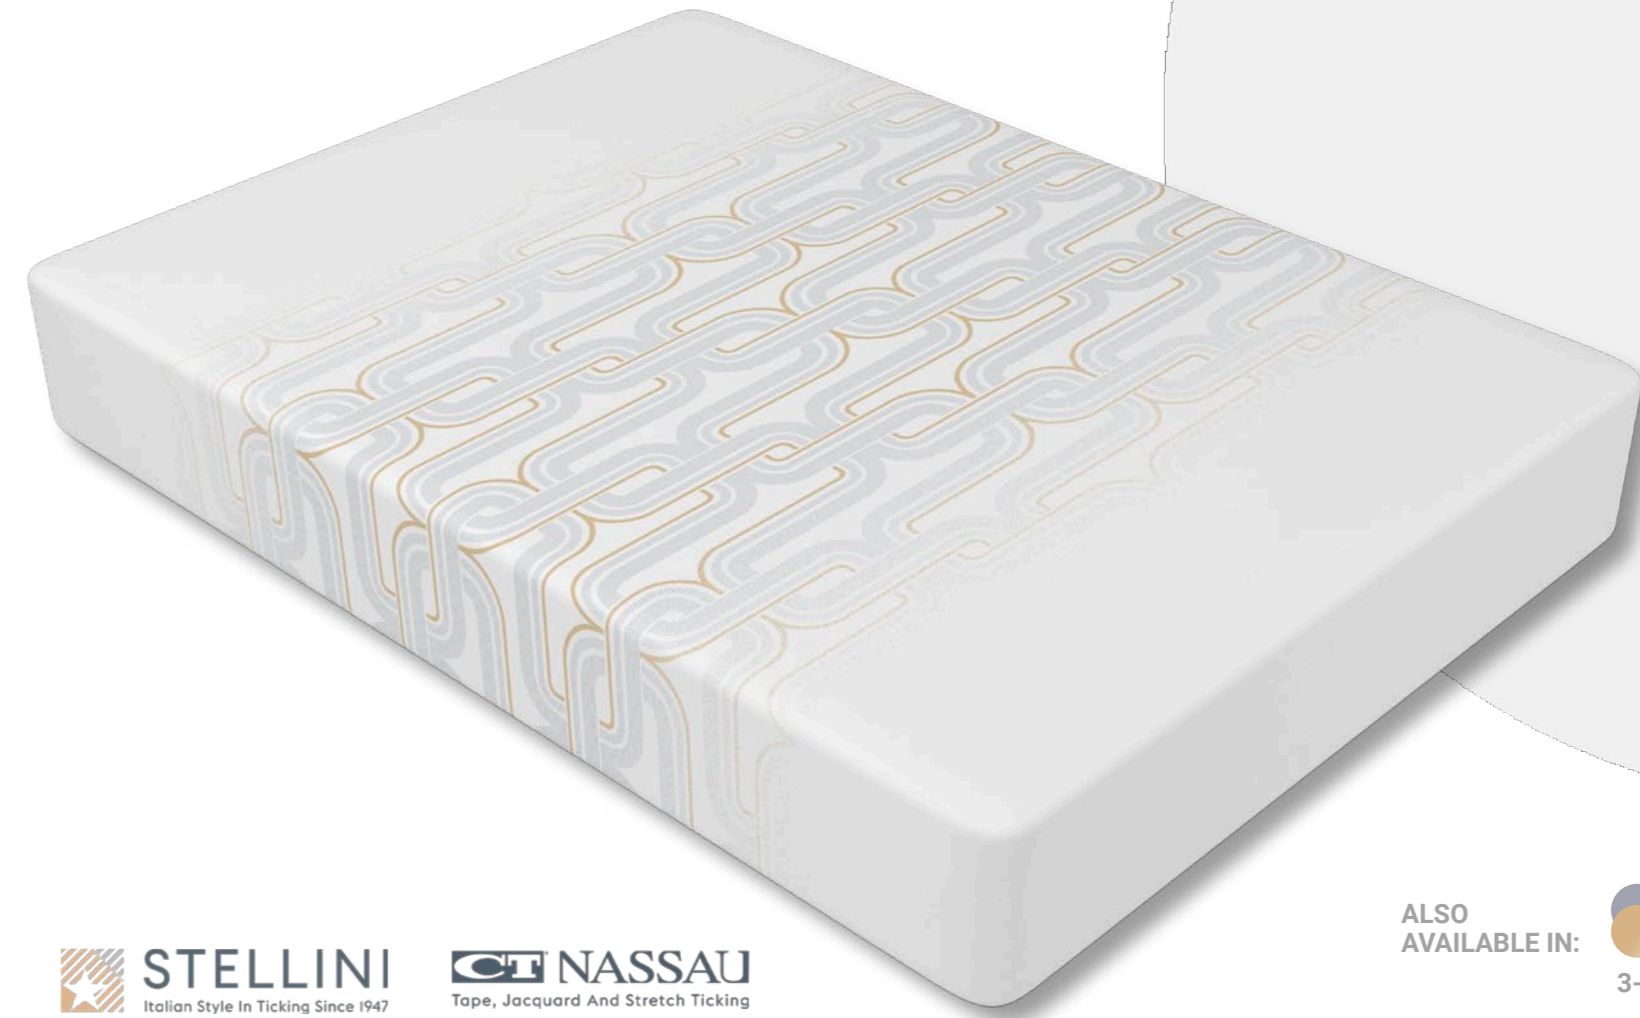

ALSO
AVAILABLE IN:

3-6

Pillfree