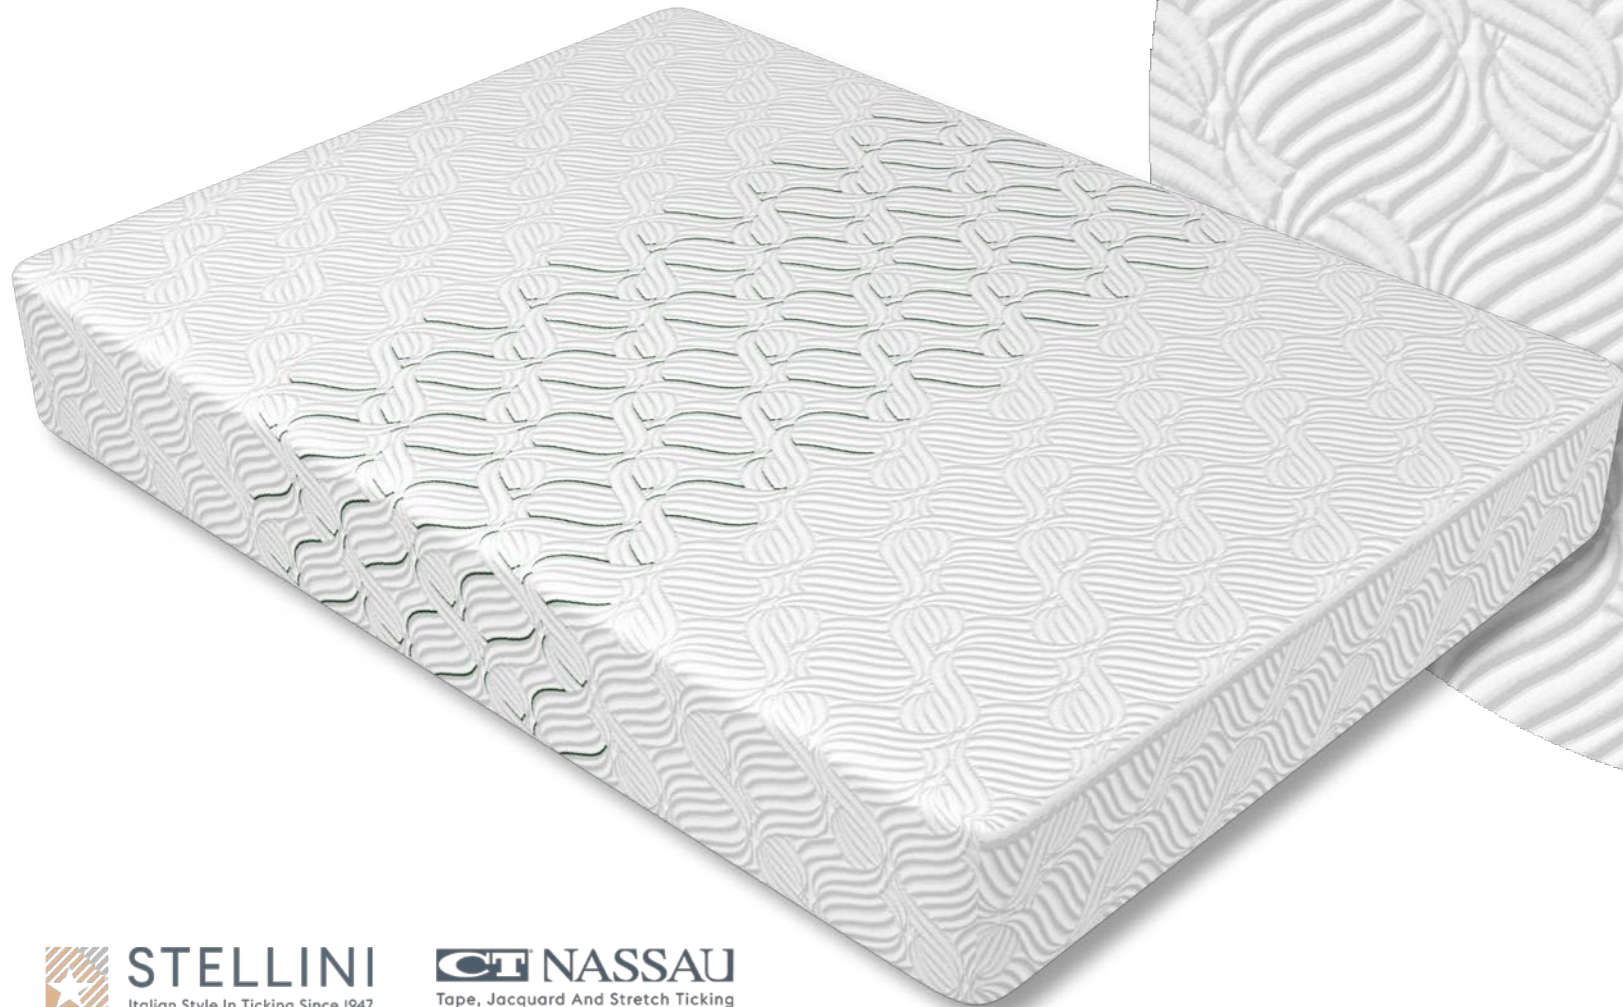

1-5

1-6

MATRESS PANEL - Ma10622
recyten400hb230 - 1-6

BORDER - Dj24666
fasciae190h25 - 10-6

STELLINI
Italian Style In Ticking Since 1947

CT NASSAU
Tape, Jacquard And Stretch Ticking

MATRESS PANEL - Ma10633
recyten400hb230 - 4-3