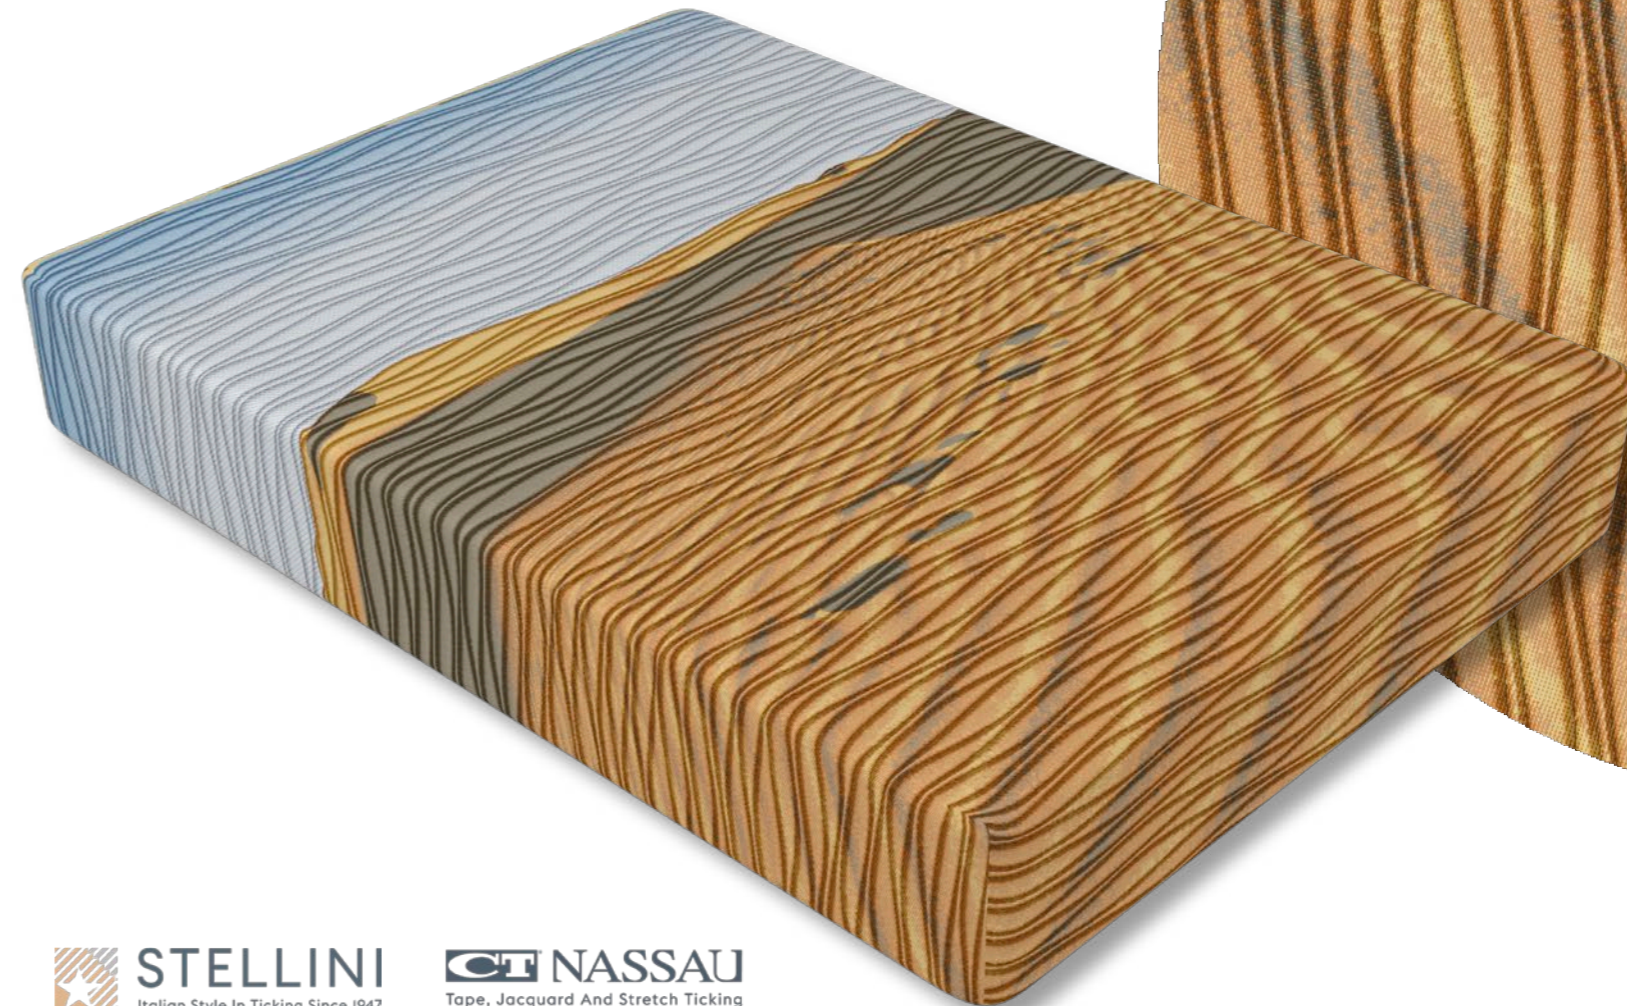

STELLINI
Italian Style In Ticking Since 1947

CT NASSAU
Tape, Jacquard And Stretch Ticking

ALSO
AVAILABLE IN:

1-6

1-7

MATRESS PANEL - Me10611
E5pes500p220-3-1

MATRESS PANEL - Me10607
e5pes500vv230 - 1-5

The natural side