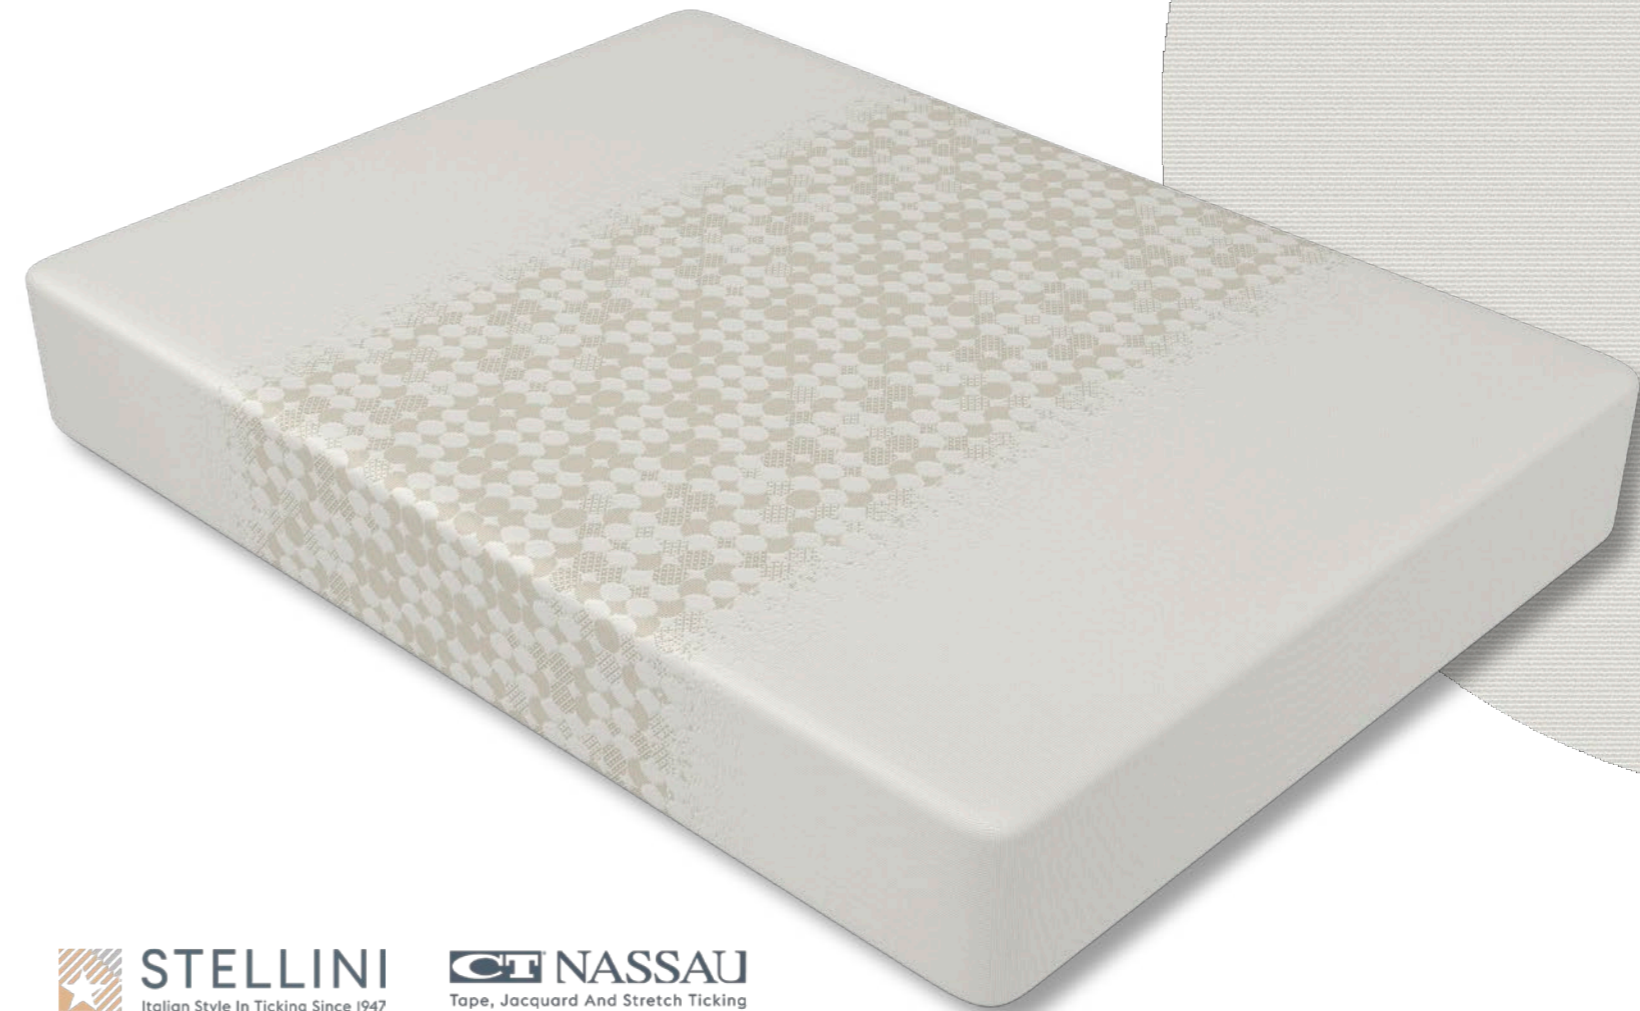

MATRESS PANEL - Dg24695
P5638DG