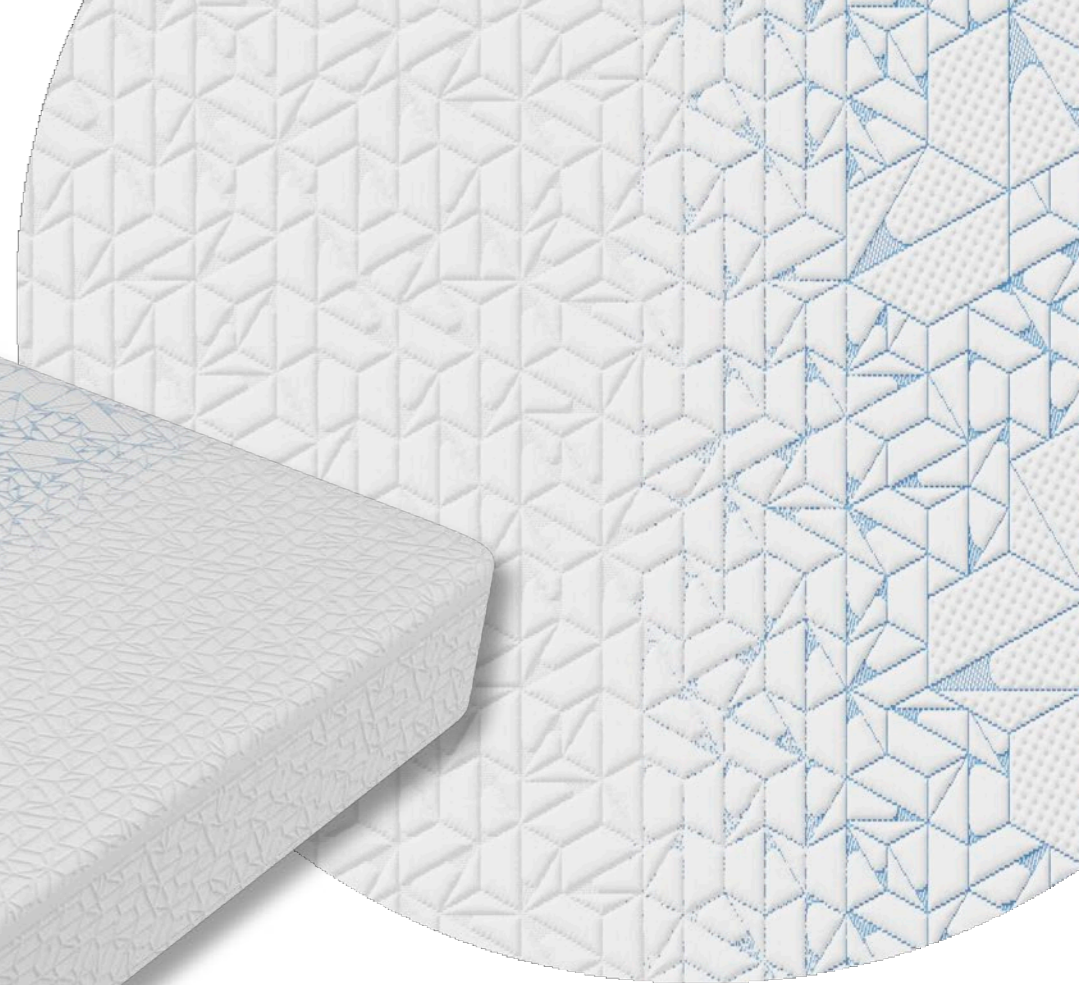

FRECC! COOLING TOUCH

DISCOVER
MORE HERE:

STELLINI
Frecc!

 **STELLINI**
Italian Style In Ticking Since 1947

 **NASSAU**
Tape, Jacquard And Stretch Ticking

ALSO
AVAILABLE IN:

2-6

STELLINI
Frecc!

MATRESS PANEL - Ma10579
tempel350h230 - 2-1

MATRESS PANEL - Ma10552
tempel350h230 - 1-6

MATRESS PANEL - Ma10568
tempel500h230 - 1-1

Pillfresh

LOW PILLING, HIGH DEFINITION + COOLING TOUCH

- High Resistance to pilling
- HD Resolution - Better design definition
- Silky Touch
- Elastic, "Easy Fit"

DISCOVER
MORE HERE:

MATRESS PANEL - Ma10567
pillfresh503 - 3-1

MATRESS PANEL - Ma10567
pillfresh503 - 3-6

Pillfree

LOW PILLING, HIGH DEFINITION

- High Resistance to pilling
- HD Resolution - Better design definition
- Silky Touch
- Elastic, "Easy Fit"