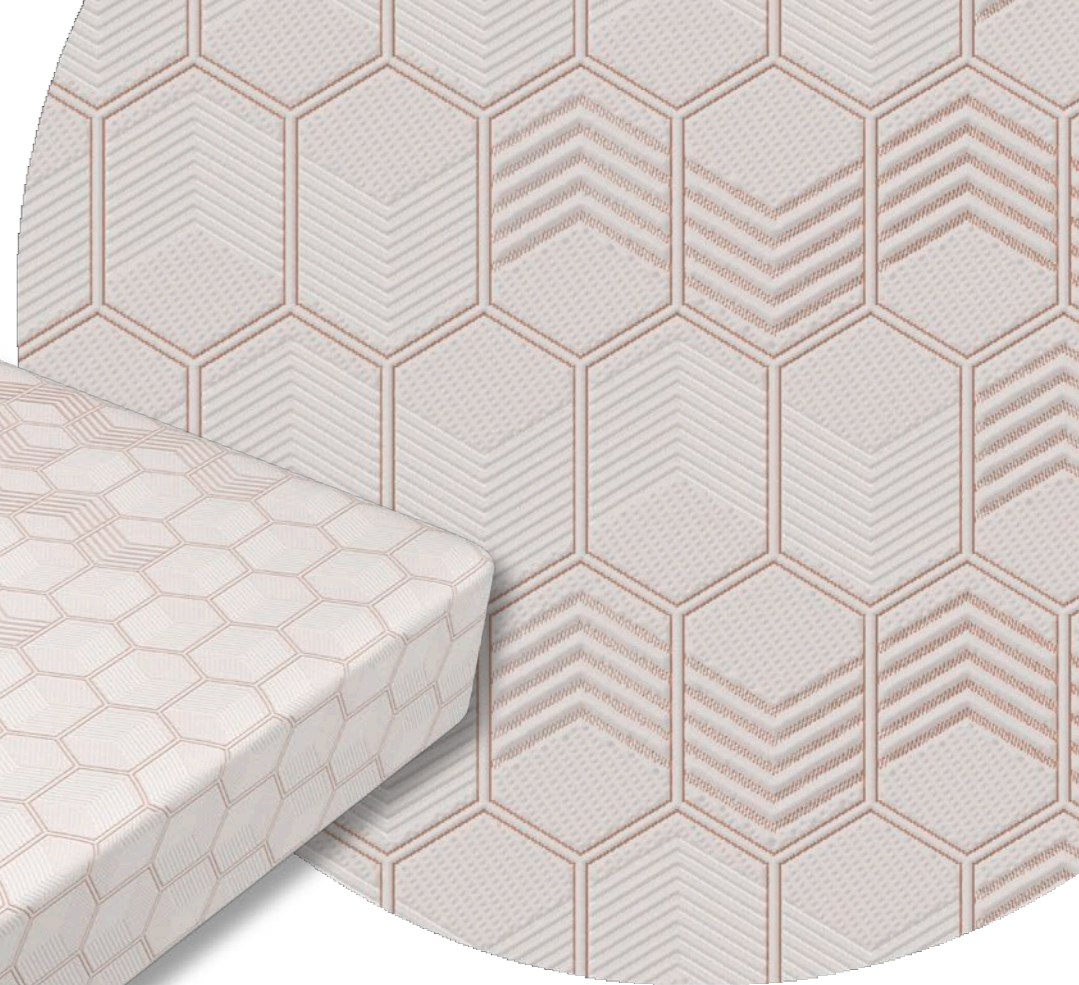

stellinigroup.com

ctnassau.com