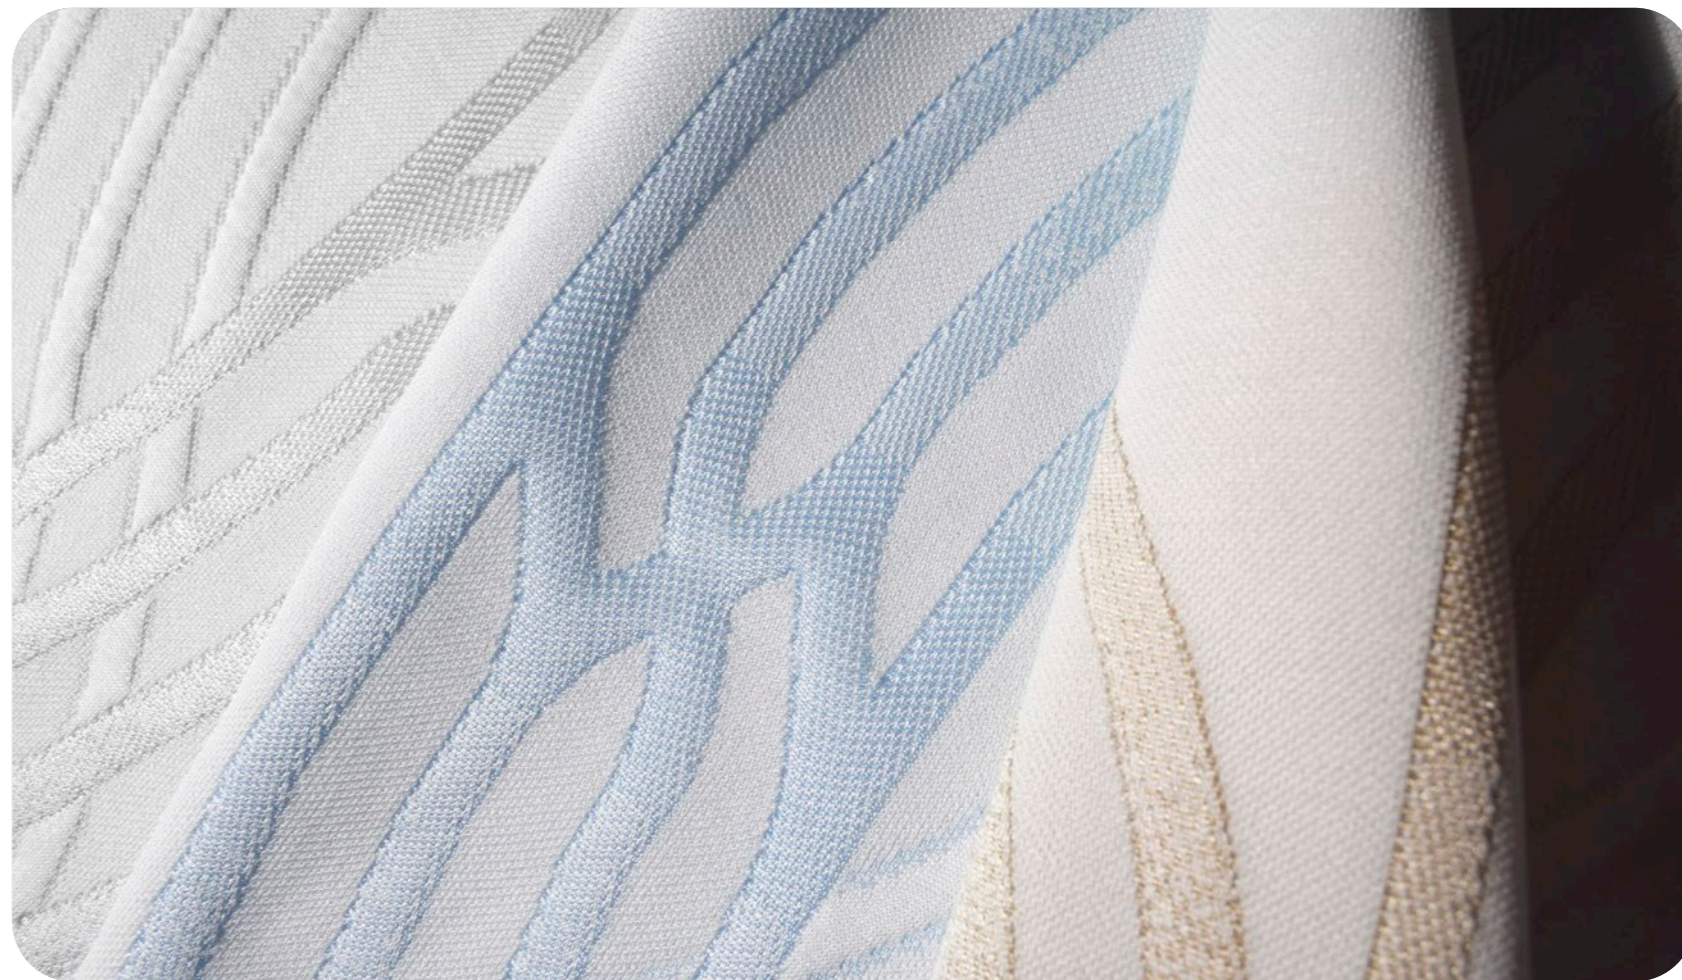

MATRESS PANEL - Me10563
ewkmpecv270h230 - 6-7

ALSO
AVAILABLE IN:

6-1

6-6

STELLINI
Italian Style In Ticking Since 1947

CT NASSAU
Tape, Jacquard And Stretch Ticking

SPECIAL DESIGNS

MATRESS PANEL - Me10613
e5pes500v230 - 1-5